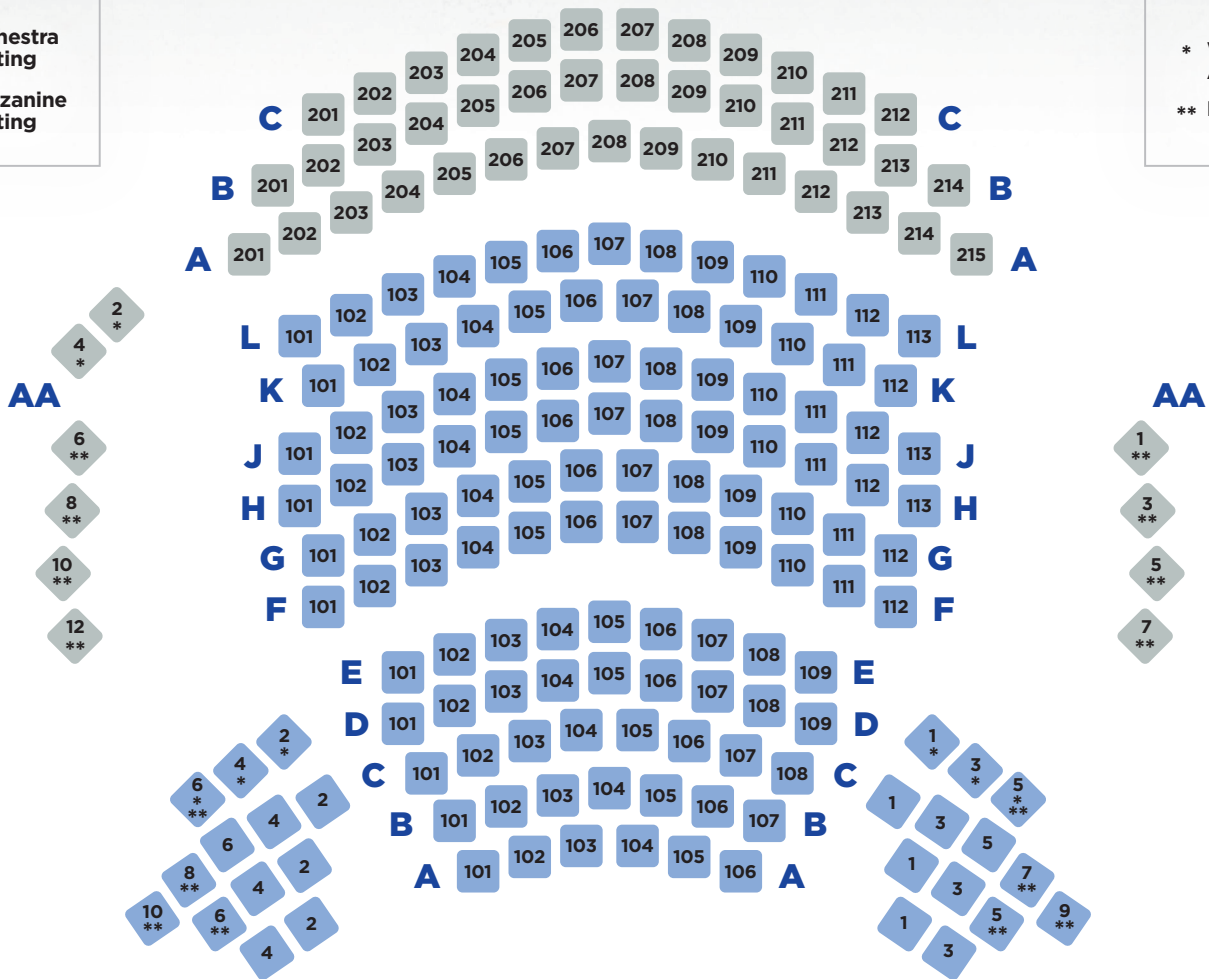

Signature Theatre

THE ALICE GRIFFIN JEWEL BOX THEATRE

■ Orchestra Seating
■ Mezzanine Seating

* Wheelchair Accessible
** Partial View

ORCHESTRA