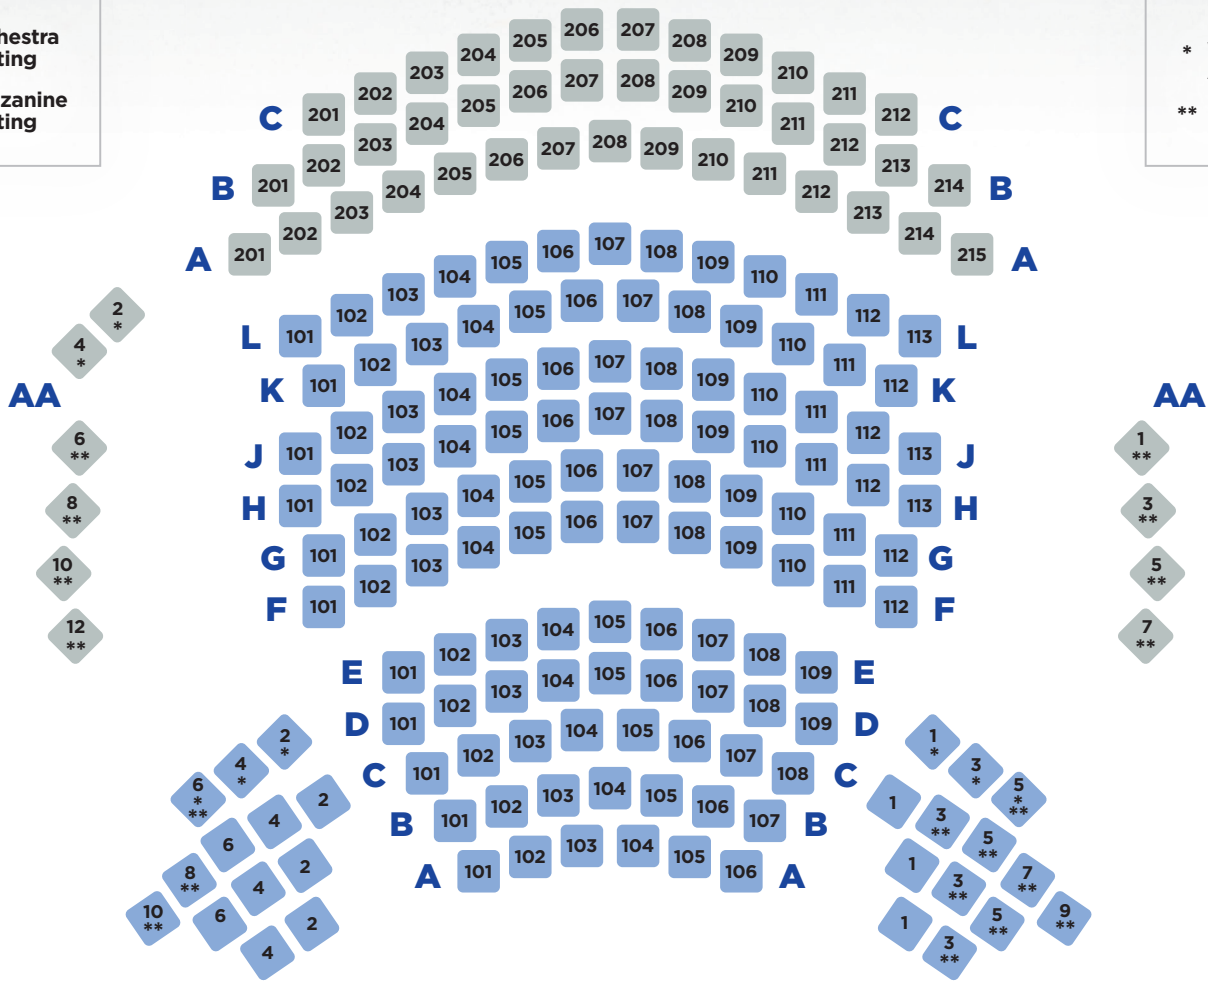

Signature Theatre

THE ALICE GRIFFIN JEWEL BOX THEATRE

 Orchestra Seating
 Mezzanine Seating

* Wheelchair Accessible
** Partial View

STAGE

ORCHESTRA